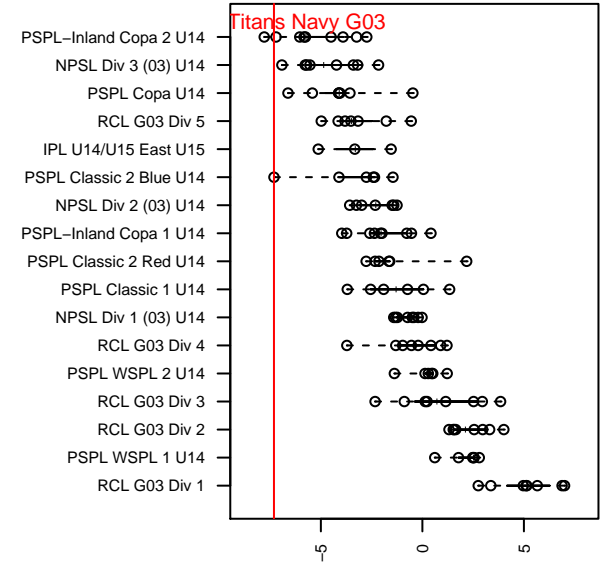

NPSA Titans Navy G03

Nowland Premier SA
 Bellevue, WA
 G03 total strength=467
 attack=0.16 defense=0.64
 fall league = PSPL Classic 2 Blue U14

alt names used:
 NPSA G03 Navy Bellevue
 NPSA TITANS BELLEVUE NPSA G03 TEAM ('

Venues played:
 2016 River City Cup U14 (2003) U14
 2016 PSPL Classic 2 Blue U14

**attack and defense variance (black dot)
relative to other teams
and top 10 in region**

**attack and defense rating
relative to others at age
and all opponents in last 13 months**